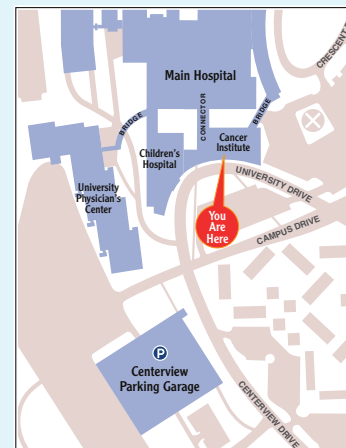

Destinations

Floor

Cancer Control & Population Sciences	3
Cancer Institute Administration	3,4
Cancer Institute Lobby	1
Chemical Carcinogenesis & Chemoprevention	4
Clinical Laboratory	2
Clinical Trials Office	2
Conference Room (T3007)	3
Conference Room (T4007)	4
Connector to Hospital	1
Experimental Therapeutics	3,4
Family Lounge	2
Information	1
Infusion Therapy 1	1
Infusion Therapy 2	2
Media Center	2
Outpatient Clinic 1	1
Outpatient Clinic 2	2
Pharmacy	1
Radiation Oncology	G
Viral Oncogenesis & Host Defense	4

Cancer Institute Building Directory

Penn State Milton S. Hershey Medical Center
CAMPUS AREA MAP