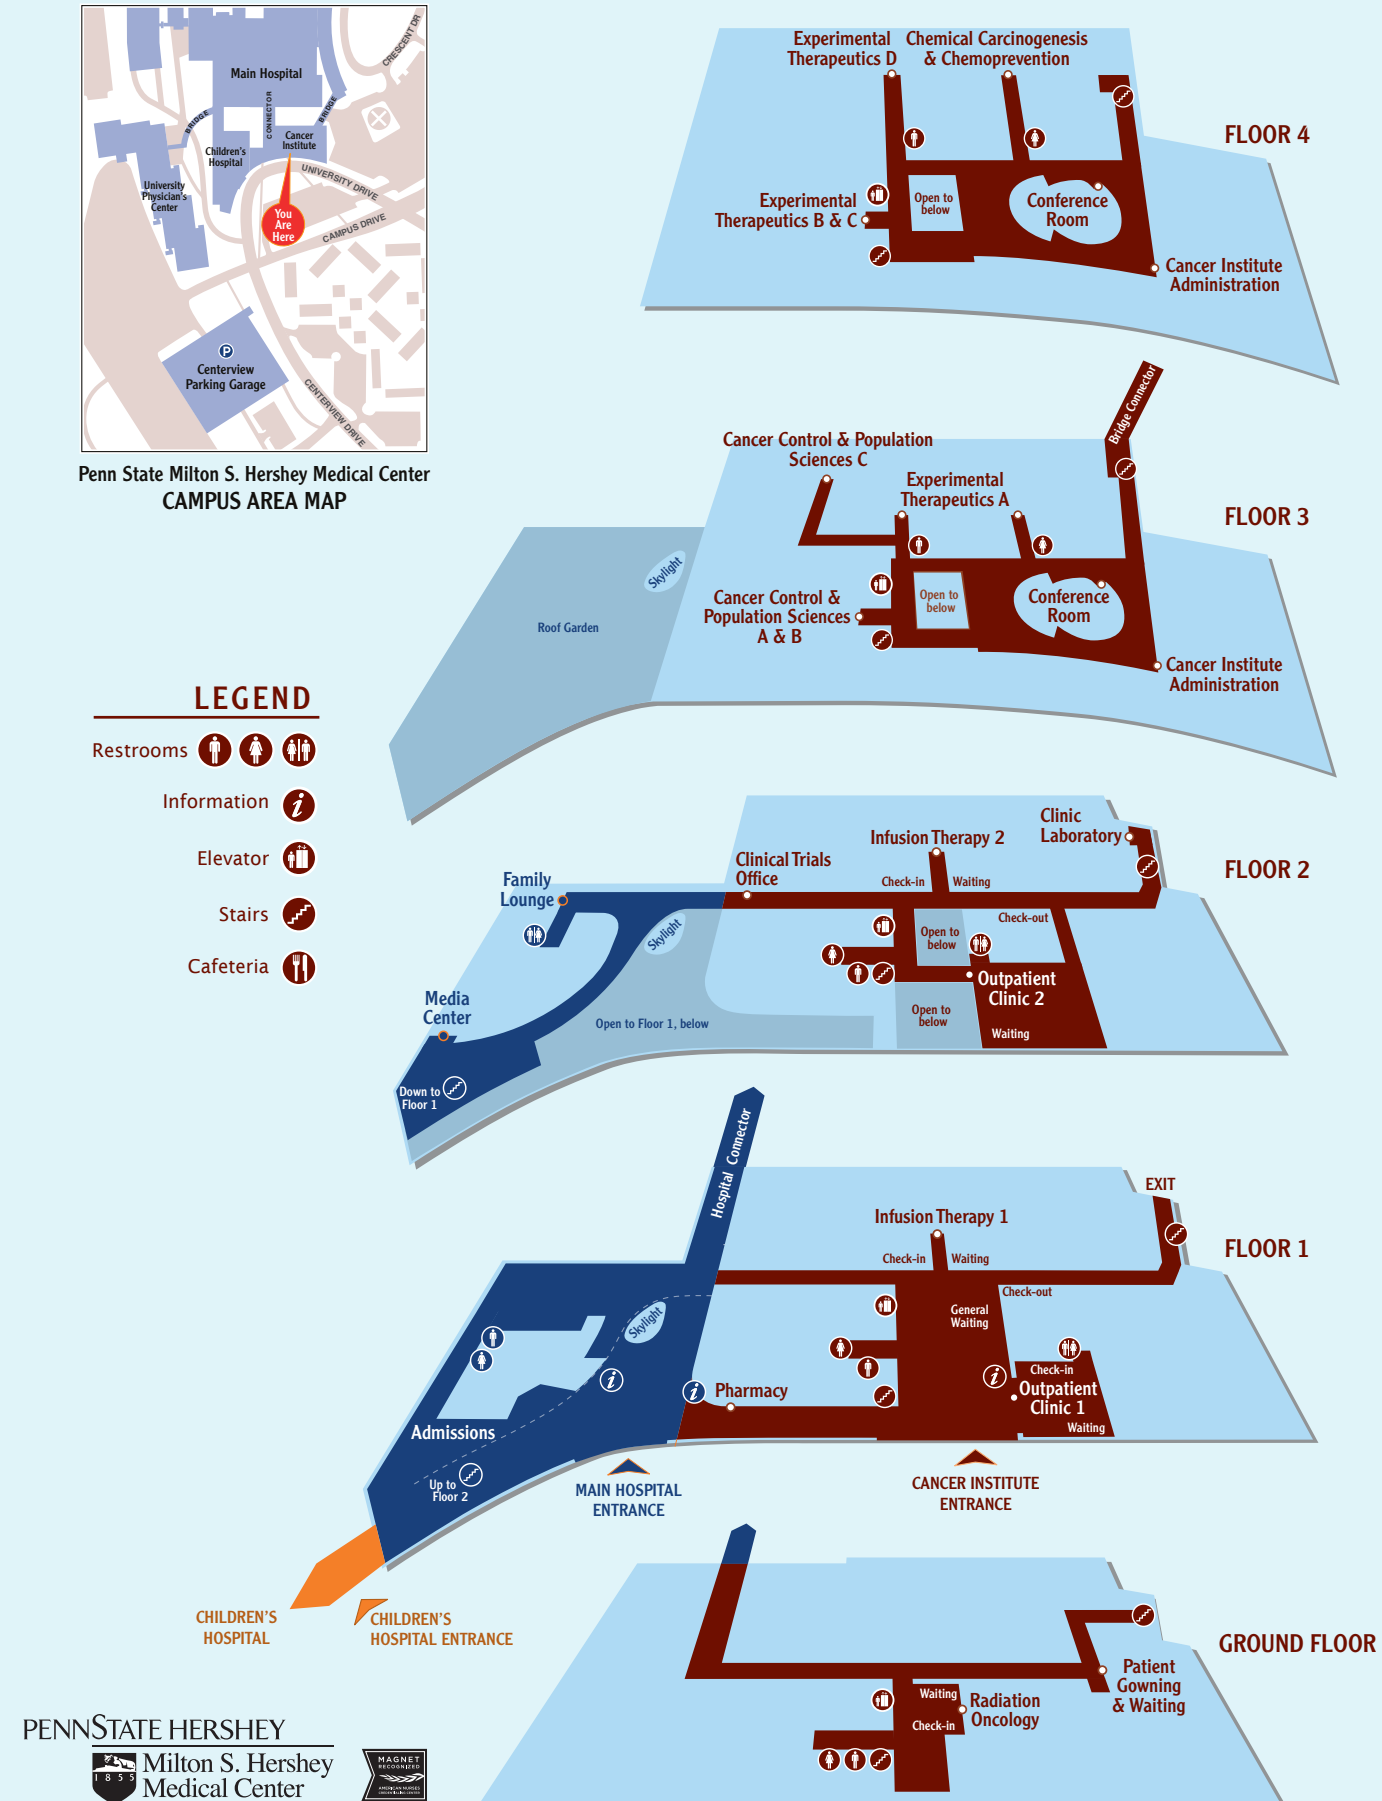

## Destinations

## Floor

Cancer Control & Population Sciences	3
Cancer Institute Administration	3,4
Cancer Institute Lobby	1
Chemical Carcinogenesis & Chemoprevention	4
Clinical Laboratory	2
Clinical Trials Office	2
Conference Room (T3007)	3
Conference Room (T4007)	4
Connector to Hospital	1
Experimental Therapeutics	3,4
Family Lounge	2
 Information	1
Infusion Therapy 1	1
Infusion Therapy 2	2
Media Center	2
Outpatient Clinic 1	1
Outpatient Clinic 2	2
Pharmacy	1
Radiation Oncology	G
Viral Oncogenesis & Host Defense	4

### LEGEND

- Restrooms   
- Information 
- Elevator 
- Stairs 
- Cafeteria 

## Main Campus

PATIENT PARKING **P**

- |   |   |
|---|---|
| 6 Main Entrance                             | 17 Hershey Center for Applied Research  |
| 7 Centerview Parking Garage <b>P</b>        | 18 Life Lion Hangar                     |
| 8 University Physician Center               | 19 Student Housing                      |
| 9 Children's Hospital                       | 20 West Campus Health & Wellness Center |
| 10 NMR Research Facility                    | 21 Medical Group-Briarcrest             |
| 11 South Annex                              | 22 Emergency Entrance                   |
| 12 Cancer Institute                         | 23 Eastmoor Building                    |
| 13 North Entrance                           | 24 Long Lane Building                   |
| 14 College of Medicine Entrance             | 25 Sipe Avenue Building                 |
| 15 Biomedical Research                      | 26 Support Services Building            |
| 16 University Fitness and Conference Center | 27 Hershey Community Garden             |